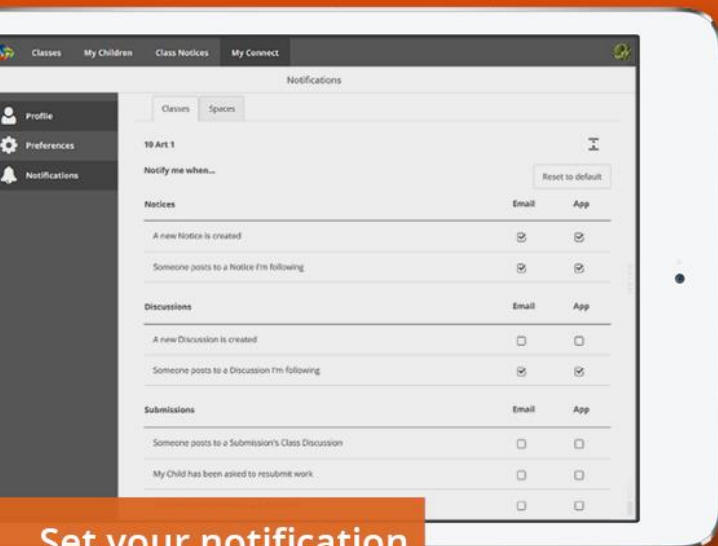

If you would like to  
know more about Connect  
please contact your school

*Add your schools email  
and/or phone number here.*

**CONNECT NOW**  
For Parents

The convenience of  
Connect in the palm  
of your hand

# CONNECT NOW

A free mobile app that displays all the latest activity from your children's classes.

- read notices, view class photos and discussions
- post a comment directly from your mobile device
- access attachments